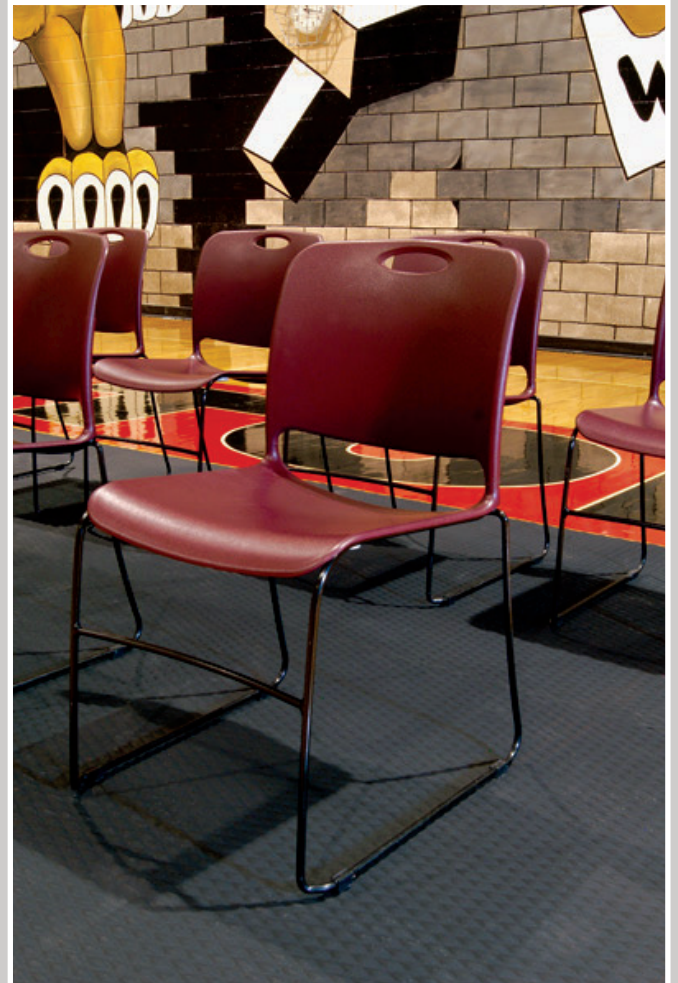

Traction Tread Mats

Slip-Resistant / Dry or Wet Environments / Indoor

Traction Tread mats are designed to provide slip-resistant floor protection in a variety of settings.

- **Slip-Resistant & Safe** - Certified high-traction by the National Floor Safety Institute (NFSI)
- **Durable** - 1/8" solid nitrile rubber provides years of service life and will not crack or curl
- **Versatile** - Grease/oil proof; chemical resistant; welding safe; ESD rating of electrically conductive

Traction Tread

Slip-Resistant / Dry or Wet Environments / Indoor

1/8" thickness		Product No. 50
Size	Shipping Weight	
33" x 40' Roll	96 lbs.	
44" x 40' Roll	130 lbs.	
58" x 40' Roll	162 lbs.	

Note - Special sizes available in widths of 33", 44" and 58".